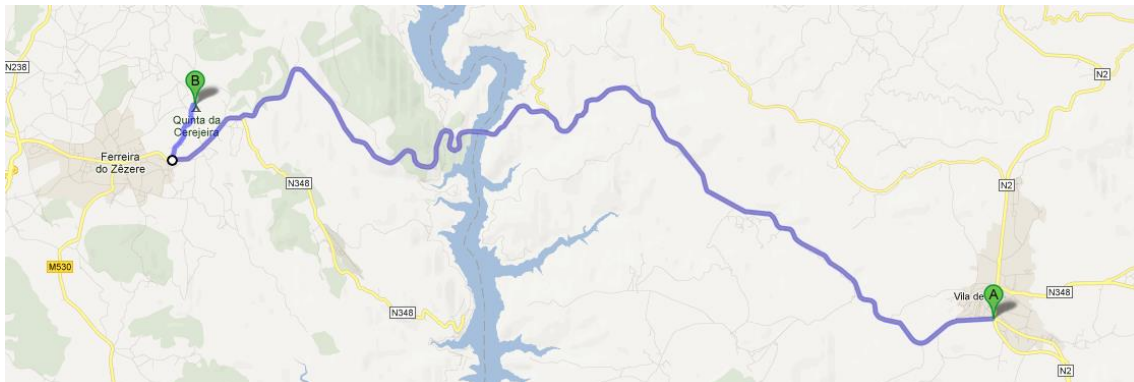

You are welcome at Quinta da Cerejeira in Ferreira do Zêzere. If you come to us by car we advise you to follow these directions.

1. Via the A13 from
 - a. the south (Lisbon) via the A1 (Porto) and the A23 (Torres Novas);
 - b. the north (Oporto) via the A1 (Lisboa) and the A13-1 (Tomar);
 - c. the northe (Guarda) and the south (Portalegre) via the A23;
 - d. Tomar via the N110.

Take in all cases on the A13 the exit “Ferreira do Zêzere Sul”.

A N238

- | | |
|--|---------------------------|
| 1. Head northeast on N238
About 4 mins | go 4.7 km
total 4.7 km |
| ➤ 2. Take the ramp | go 750 m
total 5.5 km |
| ➤ 3. At the roundabout, take the 2nd exit onto N238
Go through 1 roundabout
About 1 min | go 650 m
total 6.1 km |
| ➤ 4. At the roundabout, take the 1st exit onto Av. 13 de Junho/N348
Continue to follow N348
Go through 2 roundabouts
About 3 mins | go 2.3 km
total 8.5 km |
| ➤ 5. Turn left
About 2 mins | go 900 m
total 9.4 km |

2. From Abrantes or Sertã via the N2 (Vila de Rei):

Please note: don't take the exit to the right with the sign "Cerejeira" at point 5 but continue 500m to the exit to the right at point 6.

A N2

1. Head south on N2	go 12 m total 12 m
2. At the roundabout, take the 1st exit About 15 mins	go 14.0 km total 14.0 km
3. Continue straight onto CM1067 About 2 mins	go 1.5 km total 15.5 km
4. Continue onto N348 About 52 secs	go 750 m total 16.3 km
5. Continue onto Rua Manuel António Dias Ferreira	go 500 m total 16.8 km
6. Turn right About 2 mins	go 900 m total 17.7 km

B Quinta da Cerejeira
Ferreira do Zêzere, Quinta da Cerejeira, 2240-333 Ferreira do Zêzere, Portugal

7. Turn right
go 14 m
total 17.7 km

Quinta da Cerejeira / Gert & Teunie Verheij

Rua D. Maria Fernanda da Mota Cardoso nº 902