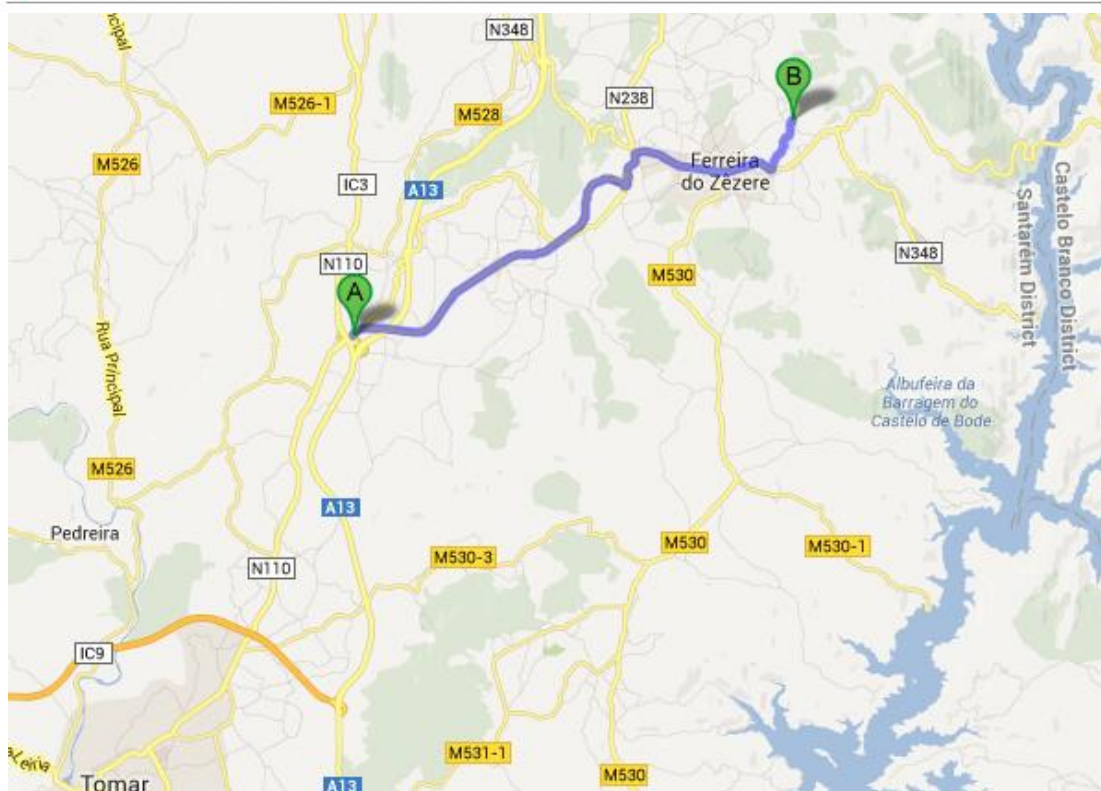

You are welcome at Quinta da Cerejeira in Ferreira do Zêzere. If you come to us by car we advise you to follow these directions.

1. Via the A13 from
 - a. the south (Lisbon) via the A1 (Porto) and the A23 (Torres Novas);
 - b. the north (Oporto) via the A1 (Lisboa) and the A13-1 (Tomar);
 - c. the northe (Guarda) and the south (Portalegre) via the A23;
 - d. Tomar via the N110.

Take in all cases on the A13 the exit “Ferreira do Zêzere Sul”.

A N238

- | | |
|--|---------------------------|
| 1. Head northeast on N238
About 4 mins | go 4.7 km
total 4.7 km |
| ➤ 2. Take the ramp | go 750 m
total 5.5 km |
| ➤ 3. At the roundabout, take the 2nd exit onto N238
Go through 1 roundabout
About 1 min | go 650 m
total 6.1 km |
| ➤ 4. At the roundabout, take the 1st exit onto Av. 13 de Junho/N348
Continue to follow N348
Go through 2 roundabouts
About 3 mins | go 2.3 km
total 8.5 km |
| ➤ 5. Turn left
About 2 mins | go 900 m
total 9.4 km |

- | | |
|-----------------|-------------------------|
| ➤ 6. Turn right | go 14 m
total 9.4 km |
|-----------------|-------------------------|

B Quinta da Cerejeira
Ferreira do Zêzere, Quinta da Cerejeira, 2240-333 Ferreira do Zêzere, Portugal

2. From Abrantes or Sertã via the N2 (Vila de Rei):

Please note: don't take the exit to the right with the sign "Cerejeira" at point 5 but continue 500m to the exit to the right at point 6.

A N2

1. Head south on N2	go 12 m total 12 m
2. At the roundabout, take the 1st exit About 15 mins	go 14.0 km total 14.0 km
3. Continue straight onto CM1067 About 2 mins	go 1.5 km total 15.5 km
4. Continue onto N348 About 52 secs	go 750 m total 16.3 km
5. Continue onto Rua Manuel António Dias Ferreira	go 500 m total 16.8 km
6. Turn right About 2 mins	go 900 m total 17.7 km